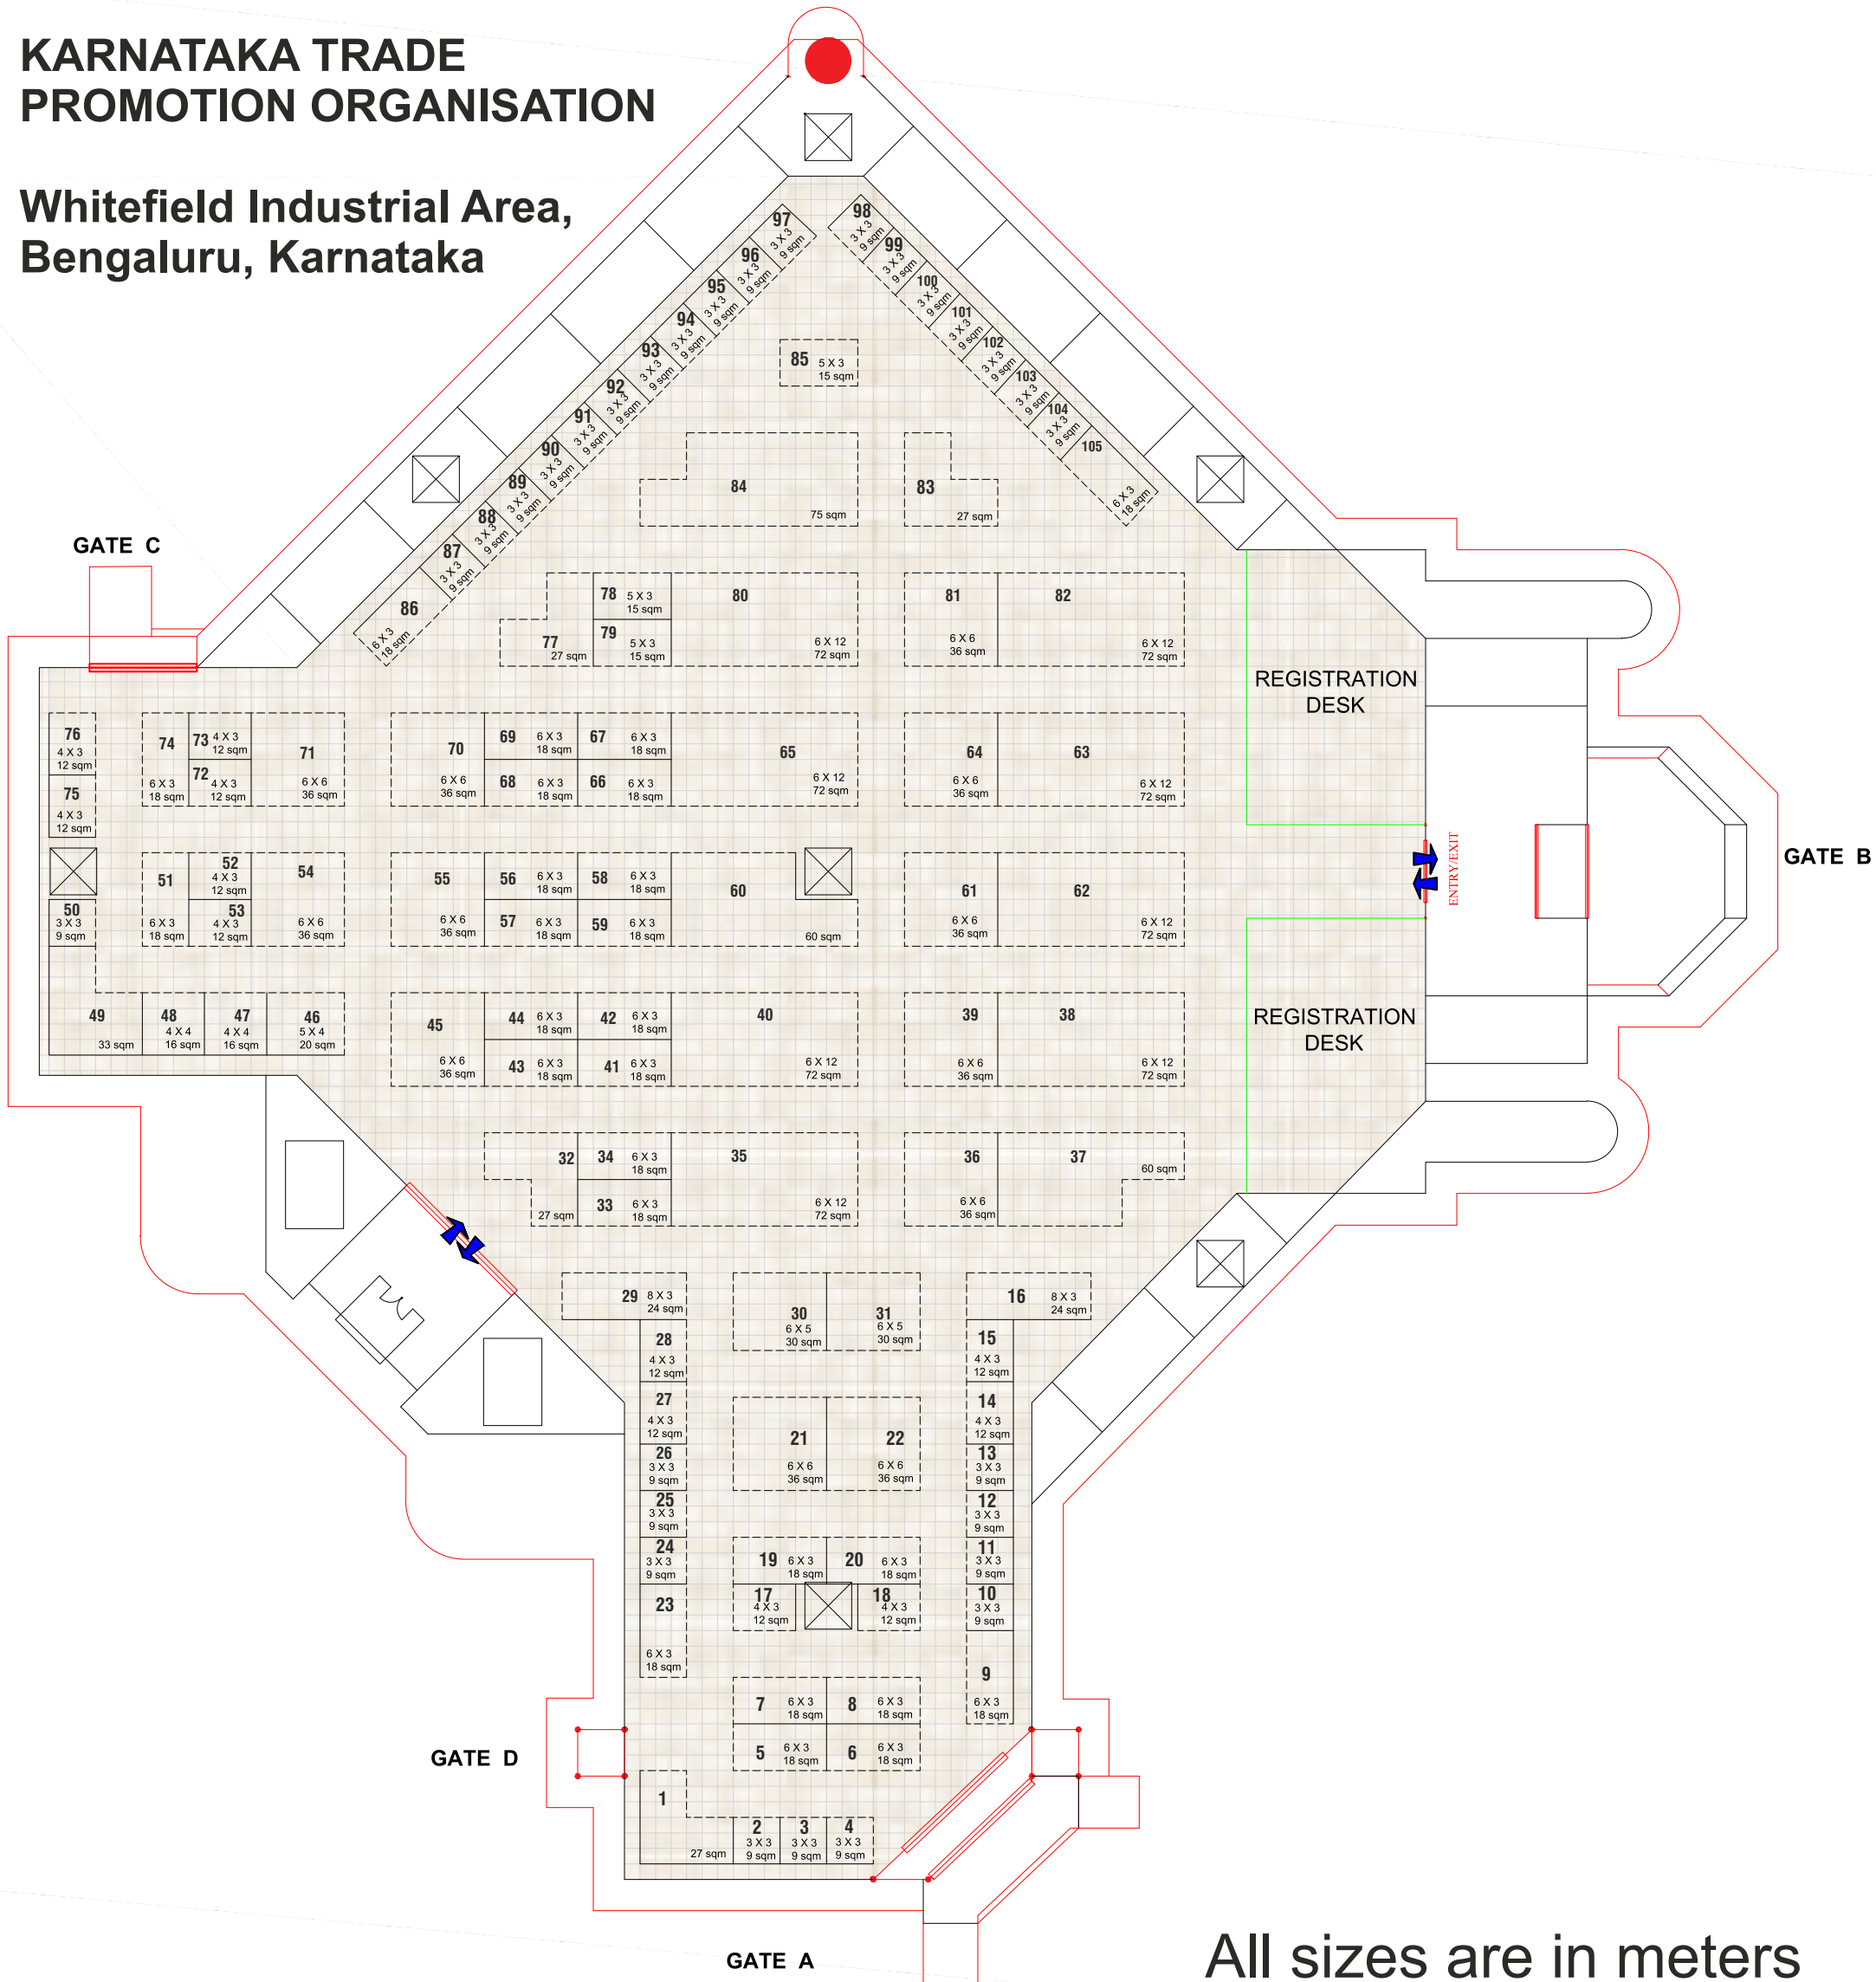

KARNATAKA TRADE PROMOTION ORGANISATION

Whitefield Industrial Area,
Bengaluru, Karnataka

All sizes are in meters

FOOD COURT

Fire Service | **Ambulance**